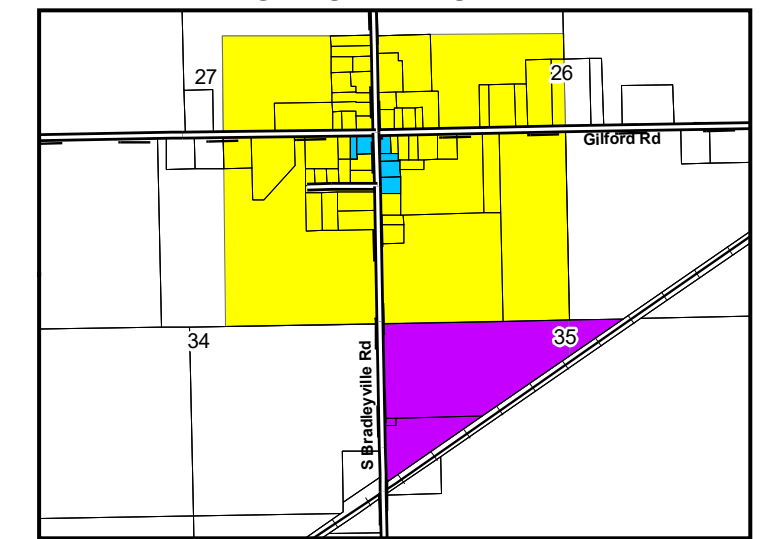

GILFORD PROPER

AMENDMENTS TABLE

No.	Description	Effective Date

LANDPLAN
INCORPORATED
rural community planning & zoning services

landplan-eidelson.com | 517.347.2120

Prepared By:
Mid-Michigan Mapping Solutions, LLC
4605 Seneca Dr
Okemos, MI 48864

Source: Data provided by Tuscola County and the State of Michigan. Mid-Michigan Mapping Solutions, LLC, does not warrant the accuracy of the data and/or the map. This document is intended to depict the approximate spatial location of the mapped features within the Community and all use is strictly at the user's own risk.
Coordinate System: NAD 1983 StatePlane Michigan South FIPS 2113 Feet Intl